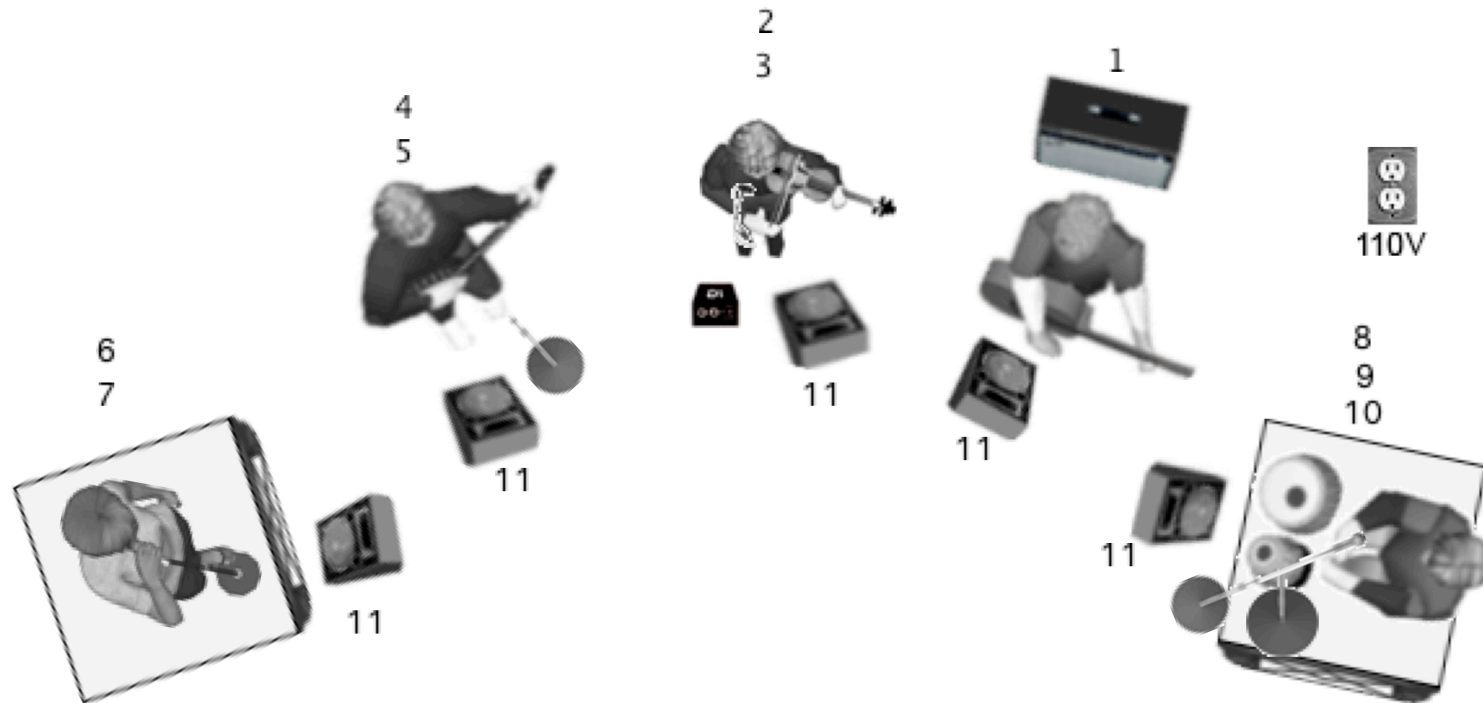

SO LONG SEVEN Stage Set-up and equipment list

1. XLR for guitar (DI provided by band)
 2. DI for violin Clip on mic (mic provided by band)
 3. XLR for violin DI
 4. XLR for banjo (DI provided by band)
 5. Vocal mic SM-58

6. Vocal mic SM-58
 7. Riser 4' x 4' x 2 '
 8. Tabla mic low stand
 9. Vocal mic SM-58
 10. Riser 4' x 4' x 2 '
 11. 5 Monitors

SO LONG SEVEN
 Contact: Tim Posgate
 (416) 530-0688
 info@solongseven.com
 www.solongseven.com